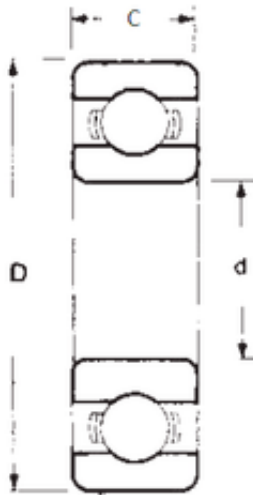

NTN Kugellagerfabrik (Deutschland) G....

100 mm x 150 mm x 24 mm FBJ 6020 deep groove ball bearings

Bearing No. 6020

Size	100x150x24 mm
Bore Diameter	100 mm
Outer Diameter	150 mm
Width	24 mm
d	100 mm
D	150 mm
B	24 mm
C	24 mm
Weight	1,25 Kg
Basic dynamic load rating (C)	60,5 kN
Basic static load rating (C0)	54 kN
(Grease) Lubrication Speed	4300 r/min

6020 Bearing 2D drawings and 3D CAD models