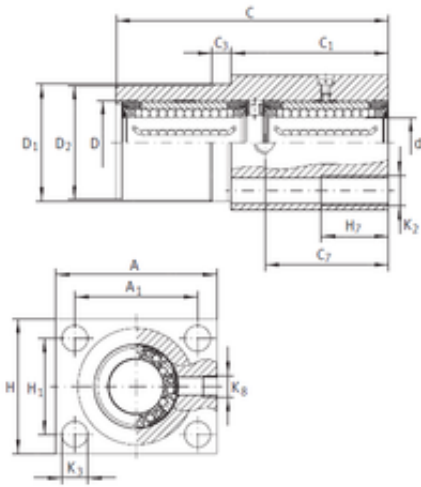

NTN Kugellagerfabrik (Deutschland) G....

INA KTFN 25 C-PP-AS linear bearings

Bearing No. KTFN 25 C-PP-AS

Bore Diameter	25 mm
Outer Diameter	40 mm
d	25 mm
D	40 mm
C7	61 mm
H7	26 mm
K8	10,5 mm
Thread (K2)	M12
Thread (K8)	M8X1
C3	10 mm
A	74 mm
A1	56 mm
C	122 mm
C1	73 mm
D1	52 mm
D2	51,8 mm
H	60 mm
H1	42 mm
Weight	1 Kg
Basic dynamic load rating (C)	5 kN

KTFN 25 C-PP-AS Bearing 2D drawings and 3D CAD models