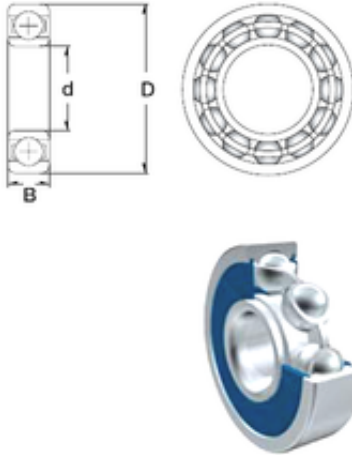

## NTN Kugellagerfabrik (Deutschland) G....

100 mm x 180 mm x 34 mm ZEN 6220-2RS  
deep groove ball bearings

Bearing No. 6220-2RS

Size	100x180x34 mm
Bore Diameter	100 mm
Outer Diameter	180 mm
Width	34 mm
d	100 mm
D	180 mm
B	34 mm
C	34 mm
Weight	3,66 Kg
Basic dynamic load rating (C)	122 kN
Basic static load rating (C0)	93 kN

6220-2RS Bearing 2D drawings and 3D CAD models