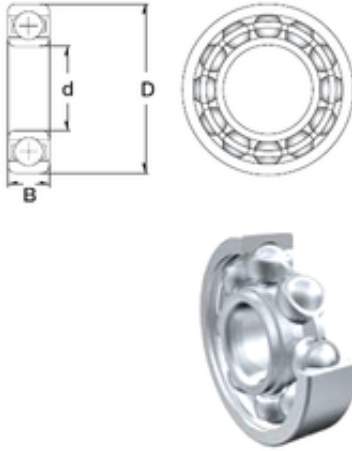

NTN Kugellagerfabrik (Deutschland) G....

120 mm x 215 mm x 40 mm ZEN 6224 deep groove ball bearings

Bearing No. 6224

Size	120x215x40 mm
Bore Diameter	120 mm
Outer Diameter	215 mm
Width	40 mm
d	120 mm
D	215 mm
B	40 mm
C	40 mm
Weight	5,15 Kg
Basic dynamic load rating (C)	111,5 kN
Basic static load rating (C0)	99 kN

6224 Bearing 2D drawings and 3D CAD models